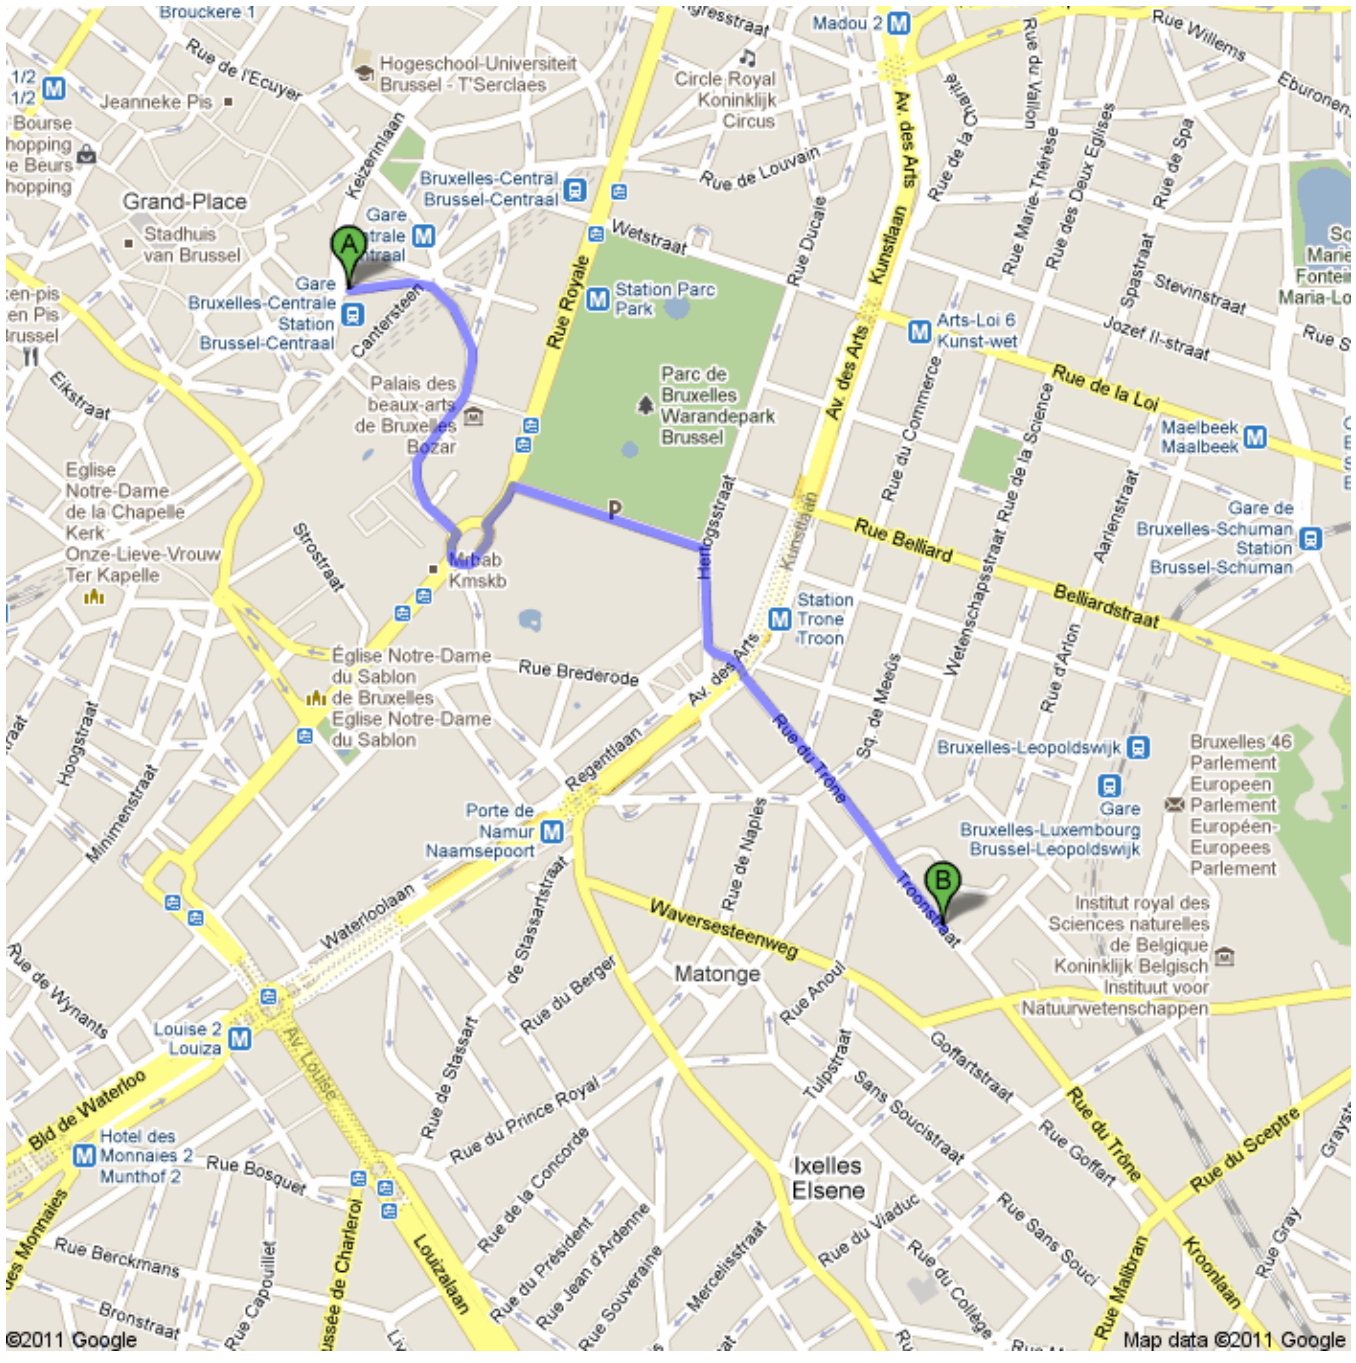

Directions to Rue du Trône 98, 1050 Ixelles, Belgium  
1.9 km – about 5 mins

 Brussels-Central railway station, 1000 Brussels, Belgium

1. Head **east** on **Putterie/Putterij** toward **Cantersteen/Kantersteen** go 110 m  
total 110 m

 2. Slight right at **Rue Ravenstein/Ravensteinstraat** go 350 m  
About 1 min total 450 m

3. Continue onto **Coudenberg** go 140 m  
total 600 m

4. At the roundabout, take the **3rd** exit onto **Koningsstraat/Rue Royale** go 220 m  
About 1 min total 800 m

 5. Turn right at **Pl. des Palais** go 300 m  
total 1.1 km

 6. Turn right at **Rue Ducale/Hertogsstraat** go 150 m  
total 1.3 km

 7. Slight left to stay on **Rue Ducale/Hertogsstraat** go 59 m  
total 1.3 km

 8. Slight right at **Rue du Trône/Troonstraat** go 500 m  
Destination will be on the left total 1.9 km  
About 2 mins

 Rue du Trône 98, 1050 Ixelles, Belgium

These directions are for planning purposes only. You may find that construction projects, traffic, weather, or other events may cause conditions to differ from the map results, and you should plan your route accordingly. You must obey all signs or notices regarding your route.